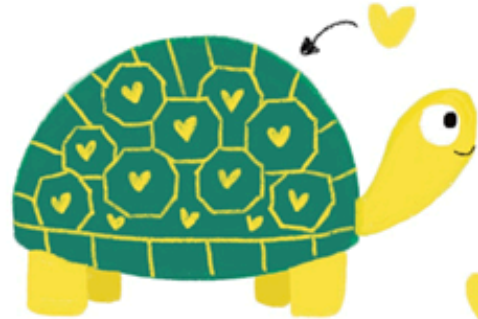

Lets Paint a Tortoise

Start with a Simple dome shape

Draw two squares for its legs

Add the eye and a friendly smile

Lets add a few octagon shapes to its shell

Paint some tiny hearts

Choose a colour palette

Can you find this tortoise on the 'Hop to Luton' Sculpture