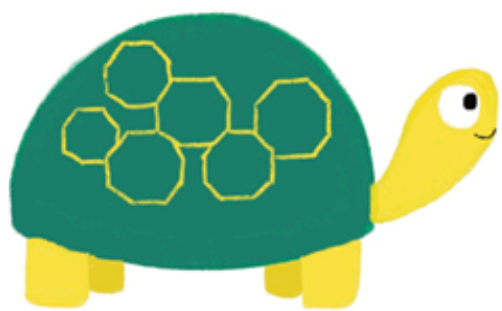

Lets Paint a Tortoise

Start with a Simple dome shape

Draw two squares for its legs

Add the eye and a friendly smile

Lets add a few octagon shapes to its shell

Paint some tiny hearts

Choose a colour palette

Can you find this tortoise on the 'Hop to Luton' Sculpture